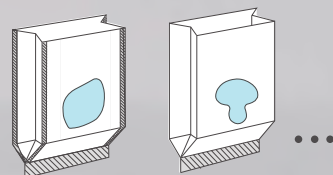

# Doypack WINDOW ROUND

www.coffee-service.pl

watch the video

- + - tear notch O (easy open)
- laser cut
- rounded corners G,D

- + zipper

- ✓ possibility of making a laminate with a shaped window

- ✓ possibility of making any kind packaging with a shaped window