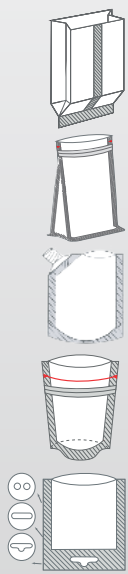

BOTTOM STAND UP BAGS
- rectangular bottom

Doypack WINDOW ROUND
+ notch + zipper
+ laser cut
+ rounded corners
- various shapes

STABILO ZIP PRO
+ zipper
+ laser cut
+ valve

Packaging opened from the bottom!
- digital printing

BAGS BOTTOM WINDOW

Hot stamping, embossing roll-to-roll

Digital printing on already made pouches

BIODegradable packaging

Recyclable packaging, monofilms and laminates
OPP, PE, OPE mat/PE EVOH + antistatic
high barrier, sealing
flexo or digital printing

feeder
VACCUM

counting
filler

Packaging machine
COFPACK SACHET SS

Packaging machine
COFPACK STABILO 160 S

Packaging machine
COFPACK P/S HYBRID
LAMINAT/MONOFOLIA

zipper
opener

Packaging machine
COFPACK MULTI 160/300 U/ SC

Dosing system

Automatic cans/tubes
closing AZP/S 40

Labeling machine ET/S 30