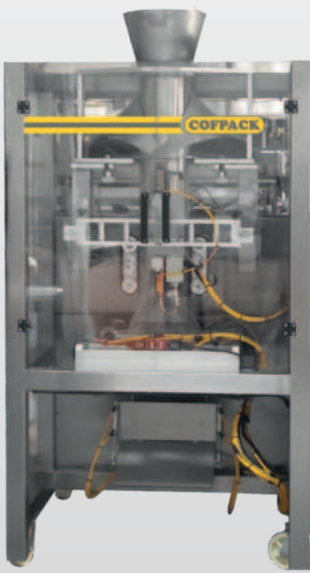

BOTTOM STAND UP BAGS
- rectangular bottom

Doypack WINDOW ROUND
+ notch + zipper
+ laser cut
+ rounded corners
- various shapes

STABILO ZIP PRO
+ zipper
+ laser cut
+ valve

Packaging opened from the bottom!
- digital printing

feeder
VACCUM

counting
filler

Packaging machine
COFPACK SACHET SS

Packaging machine
COFPACK STABILO 160 S

Packaging machine
COFPACK P/S HYBRID
LAMINAT/MONOFOLIA

zipper
opener

Packaging machine
COFPACK MULTI 160/300 U/ SC

Dosing system

Automatic cans/tubes
closing AZP/S 40

Labeling machine ET/S 30