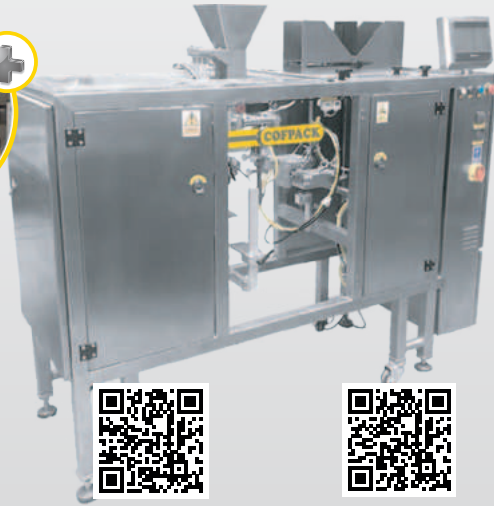

feeder
VACCUM

counting
filler

Packaging machine
COFPACK SACHET SS

Packaging machine
COFPACK STABILO 160 S

Packaging machine
COFPACK P/S HYBRID
LAMINAT/MONOFOLIA

zipper
opener

Packaging machine
COFPACK MULTI 160/300 U/ SC

Dosing system

Automatic cans/tubes
closing AZP/S 40

Labeling machine ET/S 30