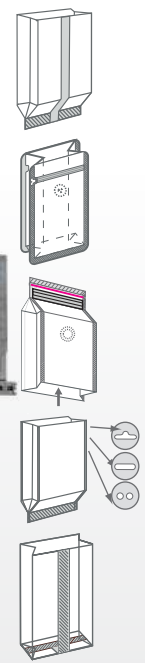

BOTTOM STAND UP BAGS
- rectangular bottom

Doypack WINDOW ROUND
+ notch + zipper
+ laser cut
+ rounded corners
- various shapes

STABILO ZIP PRO
+ zipper
+ laser cut
+ valve

Packaging opened from the bottom!
- digital printing

BAGS BOTTOM WINDOW

Hot stamping, embossing roll-to-roll

Digital printing on already made pouches

BIODegradable packaging

Recyclable packaging, monofilms and laminates
OPP, PE, OPE mat/PE EVOH + antistatic
high barrier, sealing
flexo or digital printing

feeder
VACCUM

counting
filler

Packaging machine
COFPACK SACHET SS

Packaging machine
COFPACK STABILO 160 S

Packaging machine
COFPACK P/S HYBRID
LAMINAT/MONOFOLIA

zipper
opener

Packaging machine
COFPACK MULTI 160/300 U/ SC