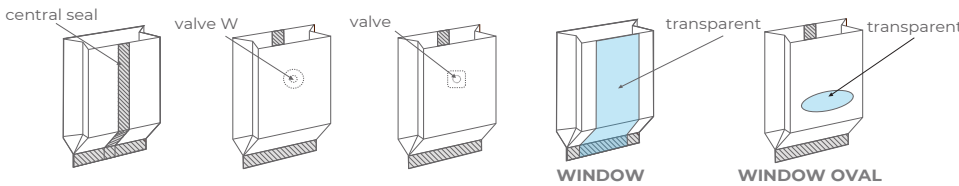

Standard GUSSET POUCHES - standing packages with a central seal. Also available in option with a valve or internal valve W.

# GUSSET POUCHES

<p><b>REC OPP</b> OPP</p> <p>●●●●● STRENGTH</p> <p>●●●●● BARRIER FOR STEAM</p> <p>●●●●● TRANSPARENCY</p> <p>●●●●● BARRIER TO OXYGEN</p>	<p><b>ALUMINIUM</b> PET/AL/PE</p> <p>●●●●● STRENGTH</p> <p>●●●●● BARRIER FOR STEAM</p> <p>●●●●● TRANSPARENCY</p> <p>●●●●● BARRIER TO OXYGEN</p>	<p><b>METALIZA</b> PETmet/PE</p> <p>●●●●● STRENGTH</p> <p>●●●●● BARRIER FOR STEAM</p> <p>●●●●● TRANSPARENCY</p> <p>●●●●● BARRIER TO OXYGEN</p>	<p><b>NATURA AL</b> PAP/AL/PE</p> <p>●●●●● STRENGTH</p> <p>●●●●● BARRIER FOR STEAM</p> <p>●●●●● TRANSPARENCY</p> <p>●●●●● BARRIER TO OXYGEN</p>	<p><b>NATURA</b> PAP/OPP</p> <p>●●●●● STRENGTH</p> <p>●●●●● BARRIER FOR STEAM</p> <p>●●●●● TRANSPARENCY</p> <p>●●●●● BARRIER TO OXYGEN</p>
<p><b>NATURA MET</b> PAP/OPPmet</p> <p>●●●●● STRENGTH</p> <p>●●●●● BARRIER FOR STEAM</p> <p>●●●●● TRANSPARENCY</p> <p>●●●●● BARRIER TO OXYGEN</p>	<p><b>WINDOW</b> PAP/OPP</p> <p>●●●●● STRENGTH</p> <p>●●●●● BARRIER FOR STEAM</p> <p>●●●●● TRANSPARENCY</p> <p>●●●●● BARRIER TO OXYGEN</p>	<p><b>WINDOW PLUS</b> PAP/PET/PE</p> <p>●●●●● STRENGTH</p> <p>●●●●● BARRIER FOR STEAM</p> <p>●●●●● TRANSPARENCY</p> <p>●●●●● BARRIER TO OXYGEN</p>	<p><b>WINDOW OVAL</b> PAP/PET/PE</p> <p>●●●●● STRENGTH</p> <p>●●●●● BARRIER FOR STEAM</p> <p>●●●●● TRANSPARENCY</p> <p>●●●●● BARRIER TO OXYGEN</p>	<p><b>REC PAPIER WHITE</b></p> <p>●●●●● STRENGTH</p> <p>●●●●● BARRIER FOR STEAM</p> <p>●●●●● TRANSPARENCY</p> <p>●●●●● BARRIER TO OXYGEN</p>
				<p><b>REC PAPIER KRAFT</b></p> <p>●●●●● STRENGTH</p> <p>●●●●● BARRIER FOR STEAM</p> <p>●●●●● TRANSPARENCY</p> <p>●●●●● BARRIER TO OXYGEN</p>